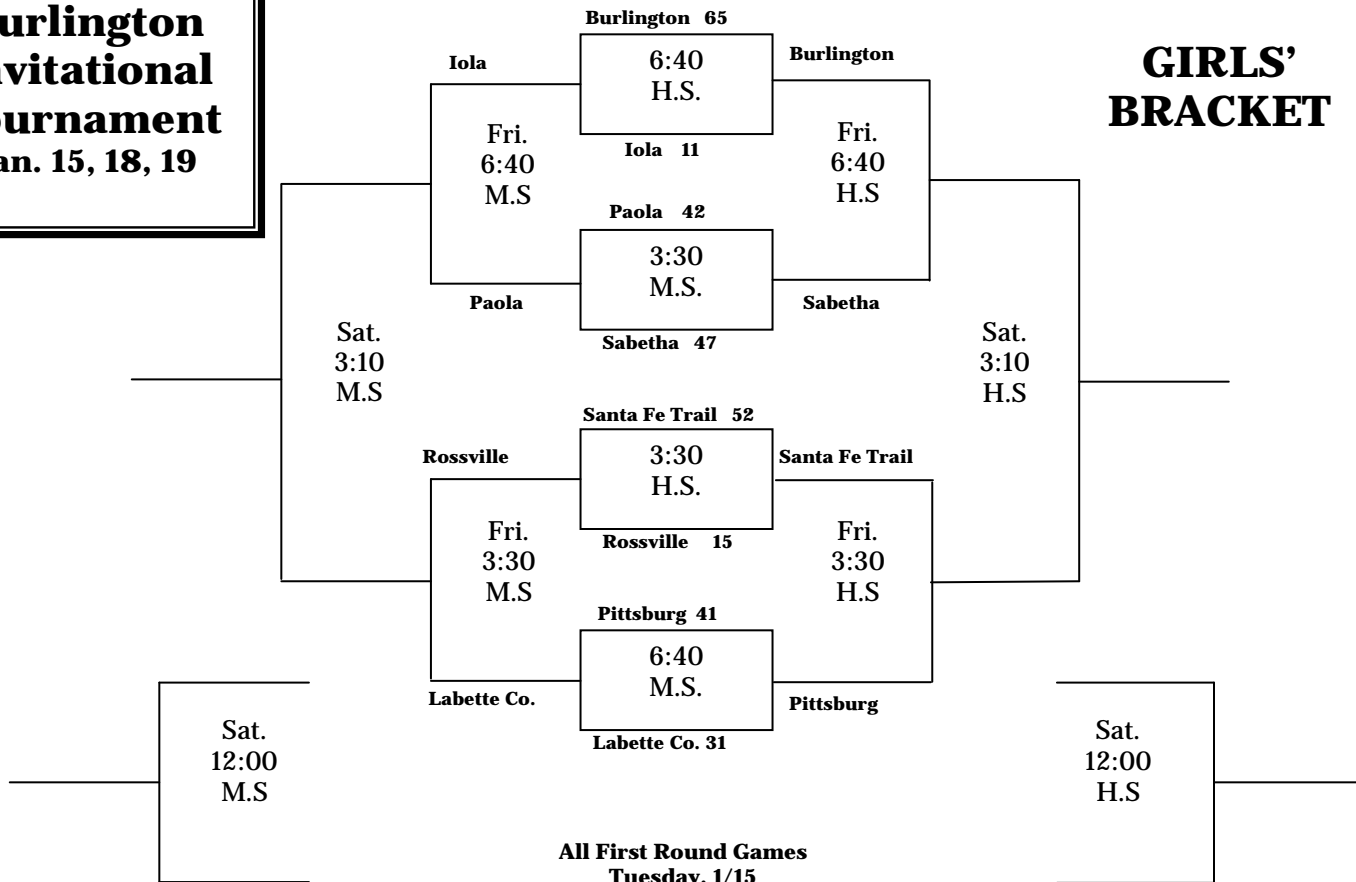

**2013
Burlington
Invitational
Tournament
Jan. 15, 18, 19**

**All First Round Games
Tuesday, 1/15**

**GIRLS'
BRACKET**

**All First Round Games
Tuesday, 1/15**

**BOYS'
BRACKET**